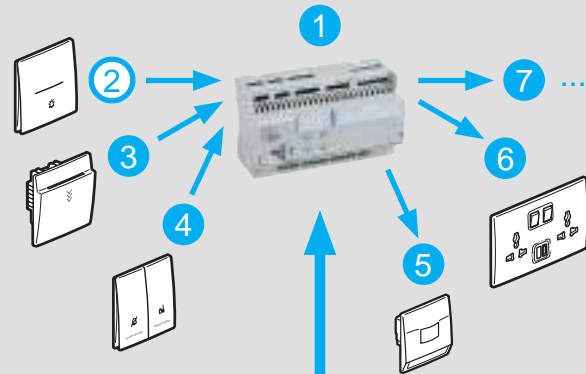

UX for Upscale hotels room management

Mallia™ Senses

Hotel Equipment

Guest Room Management System

The Room controller unit, Cat. No. 0 484 08 or 0 484 12, associated with mechanical Mallia™ Senses functions can manage the lights, sockets, ventilation and curtains independently in each room. It can be integrated with the Building Management System (BMS) and the Property Management System (PMS) in order to enable a global management of the building and the hotel's operations.

For further information on Room controller, please contact us