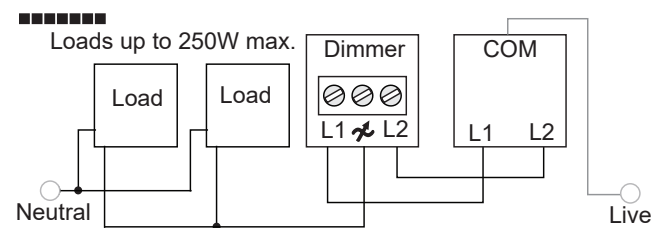

1G 20 A / 32 A / 45 A 1-way switch with LED

1G 20 A 2-way switch with LED

2G 20 A 1-way switch with LED

Intermediate switch

Momentary switch

Bell switch

Fan switch

Installation Wiring Diagrams

Volume control

Speaker control

Panic button

USB socket

Sockets

3-pin socket

Dimmer

1 way operation

2 way operation

Installation Wiring Diagrams

Connection unit

Hotel accessories

HDMI/USB/Data socket

HDMI	MODULAR WIRING CONFIGURATION		
	COLOR CODE	T568B	T568A
	White-Blue	5	5
	Blue	4	4
	White-Orange	1	3
	Orange	2	6
	White-Green	3	1
	Green	6	2
	White-brown	7	7
	Brown	8	8