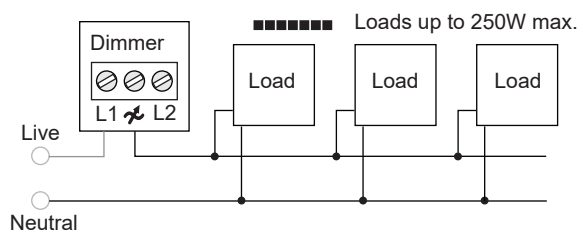

1G 20 A / 32 A / 45 A 1-way switch with LED

1G 20 A 2-way switch with LED

2G 20 A 1-way switch with LED

Intermediate switch

Momentary switch

Bell switch

Fan switch

Installation Wiring Diagrams

Volume control

Speaker control

Panic button

USB socket

Sockets

3-pin socket

Dimmer

1 way operation