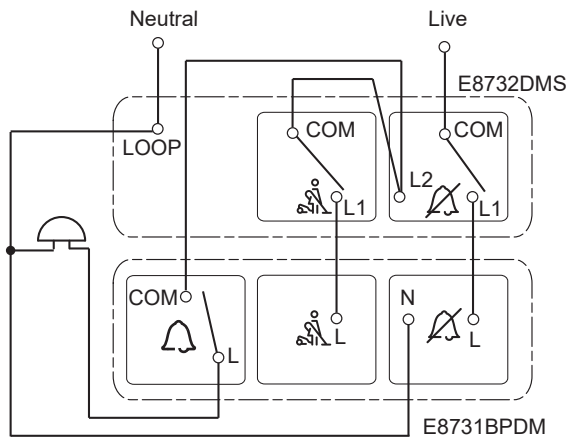

1G 20 A / 32 A / 45 A 1-way switch with LED

1G 20 A 2-way switch with LED

2G 20 A 1-way switch with LED

Intermediate switch

Momentary switch

Bell switch

Fan switch

Installation Wiring Diagrams

Volume control

Speaker control

Panic button

USB socket

Sockets

3-pin socket

Dimmer

1 way operation

2 way operation

Installation Wiring Diagrams

Connection unit

Hotel accessories

HDMI/USB/Data socket

HDMI	MODULAR WIRING CONFIGURATION		
	COLOR CODE	T568B	T568A
	White-Blue	5	5
	Blue	4	4
	White-Orange	1	3
	Orange	2	6
	White-Green	3	1
	Green	6	2
	White-brown	7	7
	Brown	8	8

Notes

A series of horizontal dotted lines for taking notes.

Life Is On

Get inspired with our solutions at
schneider-electric.com

Schneider Electric FZE
Level 2, Dubai Technology,
Entrepreneurship Centre (DTEC),
Dubai, United Arab Emirates
Phone: + 971 (4) 709 91 00
Fax: + 971 (4) 709 91