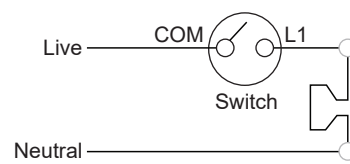

* Use below suffix for the different color options:

_WE - White

_WG - Wine Gold

_DG- Dark Gray

Installation Wiring Diagrams

Switches

1-way switch

2-way switch

1G 20 A / 32 A / 45 A 1-way switch with LED

1G 20 A 2-way switch with LED

2G 20 A 1-way switch with LED

Intermediate switch

Momentary switch

Bell switch

Fan switch

Installation Wiring Diagrams