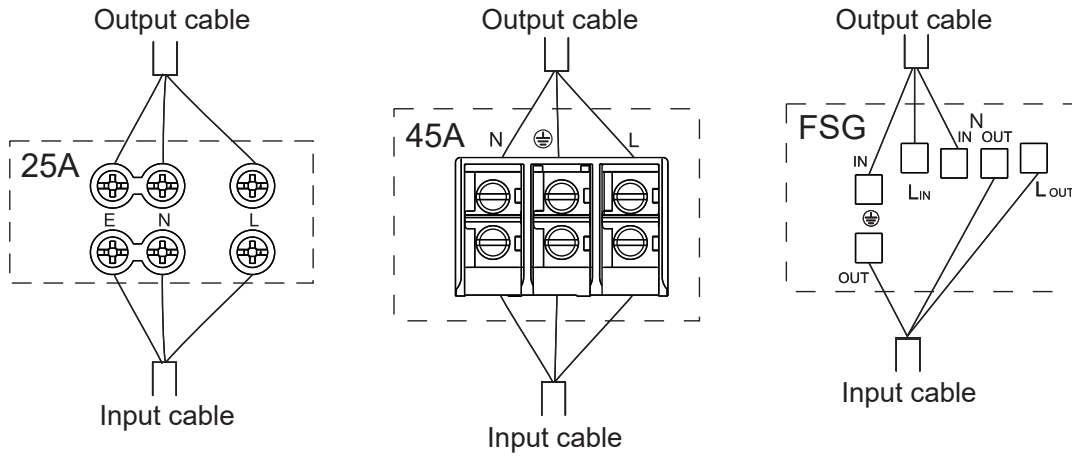

Mix and match

Tired of using messy extension cords? Frustrated by the jungle of cables behind your home entertainment center? AvatarOn C lets you combine up to five wiring devices in a frame. Mix power outlets with Ethernet ports and cable TV signal inputs into single support frame to match the look and feel of your other AvatarOn C wiring devices.

1G 20 A / 32 A / 45 A 1-way switch with LED

1G 20 A 2-way switch with LED

2G 20 A 1-way switch with LED

Intermediate switch

Momentary switch

Bell switch

Fan switch

Installation Wiring Diagrams

Volume control

Speaker control

Panic button

USB socket

Sockets

3-pin socket

Dimmer

1 way operation

2 way operation

Installation Wiring Diagrams

Connection unit

Hotel accessories

HDMI/USB/Data socket

HDMI	MODULAR WIRING CONFIGURATION		
	COLOR CODE	T568B	T568A
	White-Blue	5	5
	Blue	4	4
	White-Orange	1	3
	Orange	2	6
	White-Green	3	1
	Green	6	2
	White-brown	7	7
	Brown	8	8