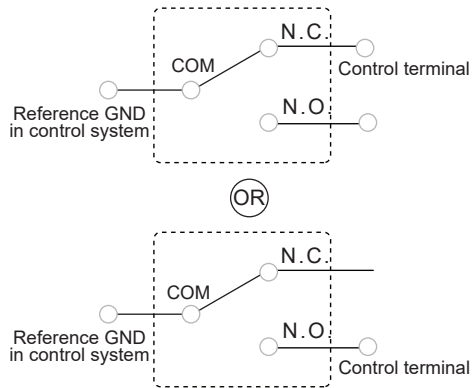

* Use below suffix for the different color options:

_WE - White

_WG - Wine Gold

_DG- Dark Gray

Installation Wiring Diagrams

Switches

1-way switch

2-way switch

1G 20 A / 32 A / 45 A 1-way switch with LED

1G 20 A 2-way switch with LED

2G 20 A 1-way switch with LED

Intermediate switch

Momentary switch

Bell switch

Fan switch

Installation Wiring Diagrams

Volume control

Speaker control

Panic button

USB socket

Sockets

3-pin socket

Dimmer

1 way operation