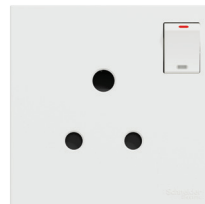

*"Timeless colours
and modern design.
This switch ticks
all the boxes."*

The AvatarOn C range

Available in three colors – white, dark gray, and wine gold.

1 Gang Socket

1 Gang Switched Socket with LED

1 Gang 3 Round Pin Switched Socket with LED

1 Gang Switched Socket with 2 USB ports and LED

1 Gang Switch with fluorescent locator

2 Gang Switch with fluorescent locator

3 Gang Switch with fluorescent locator

4 Gang Switch with fluorescent locator

1 Gang Double Pole Switch with LED – 32 A