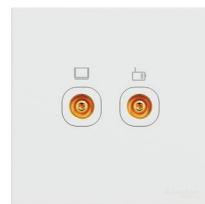

*"Timeless colours
and modern design.
This switch ticks
all the boxes."*

The AvatarOn C range

Available in three colors – white, dark gray, and wine gold.

1 Gang Socket

1 Gang Switched Socket with LED

1 Gang 3 Round Pin Switched Socket with LED

1 Gang Switched Socket with 2 USB ports and LED

1 Gang Switch with fluorescent locator

2 Gang Switch with fluorescent locator

3 Gang Switch with fluorescent locator

4 Gang Switch with fluorescent locator

1 Gang Double Pole Switch with LED – 32 A

1 Gang Double Pole Switch with LED – 20 A

2 Gang Switch with "Do Not Disturb", "Please Clean Up"

1 Gang Connection Unit – 25 A

1 Gang connection Unit – 45 A

1 Gang Fused Connection Unit

3 Gang SMATV

1 Gang TV Socket

1 Gang TV F Socket

Panic Button

1 Gang Data socket

Twin Gang Socket

Multi Gang Surround

Twin Gang Switched Socket with LED

AvatarOn C Reference List

E8731L1F_WE