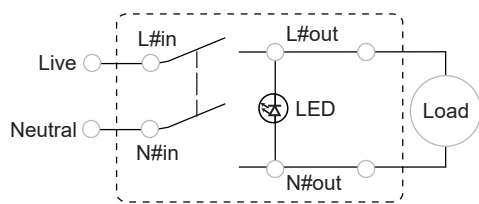

* Use below suffix for the different color options:

_WE - White

_WG - Wine Gold

_DG- Dark Gray

Installation Wiring Diagrams

Switches

1-way switch

2-way switch

1G 20 A / 32 A / 45 A 1-way switch with LED

1G 20 A 2-way switch with LED

2G 20 A 1-way switch with LED

Intermediate switch

Momentary switch

Bell switch

Fan switch

Installation Wiring Diagrams