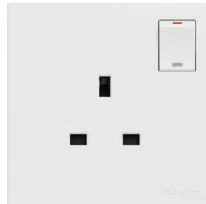

*"Timeless colours
and modern design.
This switch ticks
all the boxes."*

The AvatarOn C range

Available in three colors – white, dark gray, and wine gold.

1 Gang Socket

1 Gang Switched Socket with LED

1 Gang 3 Round Pin Switched Socket with LED

1 Gang Switched Socket with 2 USB ports and LED

1 Gang Switch with fluorescent locator

2 Gang Switch with fluorescent locator

3 Gang Switch with fluorescent locator

4 Gang Switch with fluorescent locator

1 Gang Double Pole Switch with LED – 32 A