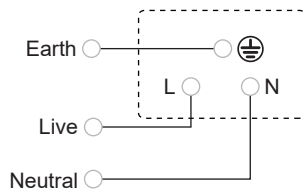

1G 20 A / 32 A / 45 A 1-way switch with LED

1G 20 A 2-way switch with LED

2G 20 A 1-way switch with LED

Intermediate switch

Momentary switch

Bell switch

Fan switch

Installation Wiring Diagrams

Volume control

Speaker control

Panic button

USB socket

Sockets

3-pin socket

Dimmer

1 way operation

2 way operation

Installation Wiring Diagrams

Connection unit

Hotel accessories

HDMI/USB/Data socket

HDMI	MODULAR WIRING CONFIGURATION		
	COLOR CODE	T568B	T568A
	White-Blue	5	5
	Blue	4	4
	White-Orange	1	3
	Orange	2	6
	White-Green	3	1
	Green	6	2
	White-brown	7	7
	Brown	8	8