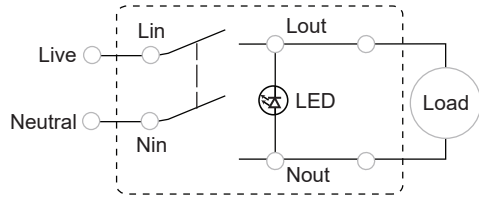

* Use below suffix for the different color options:

_WE - White

_WG - Wine Gold

_DG- Dark Gray

Installation Wiring Diagrams

Switches

1-way switch

2-way switch

1G 20 A / 32 A / 45 A 1-way switch with LED

1G 20 A 2-way switch with LED

2G 20 A 1-way switch with LED

Intermediate switch

Momentary switch

Bell switch

Fan switch

Installation Wiring Diagrams