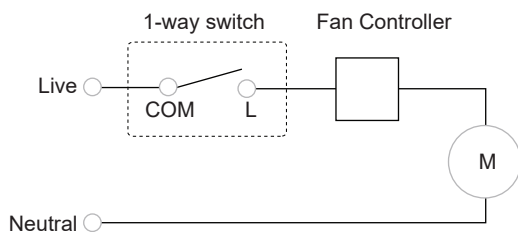

* Use below suffix for the different color options:

_WE - White

_WG - Wine Gold

_DG- Dark Gray

Installation Wiring Diagrams

Switches

1-way switch

2-way switch

1G 20 A / 32 A / 45 A 1-way switch with LED

1G 20 A 2-way switch with LED

2G 20 A 1-way switch with LED

Intermediate switch

Momentary switch

Bell switch

Fan switch

Installation Wiring Diagrams

Volume control

Speaker control

Panic button

USB socket

Sockets

3-pin socket

Dimmer

1 way operation