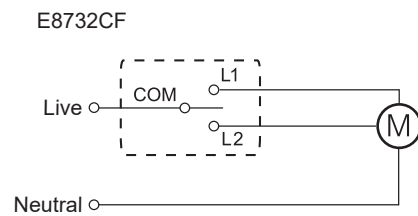

1G 20 A / 32 A / 45 A 1-way switch with LED

1G 20 A 2-way switch with LED

2G 20 A 1-way switch with LED

Intermediate switch

Momentary switch

Bell switch

Fan switch

Installation Wiring Diagrams

2 way operation

Installation Wiring Diagrams

Connection unit

Hotel accessories

HDMI/USB/Data socket

HDMI	MODULAR WIRING CONFIGURATION		
	COLOR CODE	T568B	T568A
	White-Blue	5	5
	Blue	4	4
	White-Orange	1	3
	Orange	2	6
	White-Green	3	1
	Green	6	2
	White-brown	7	7
	Brown	8	8