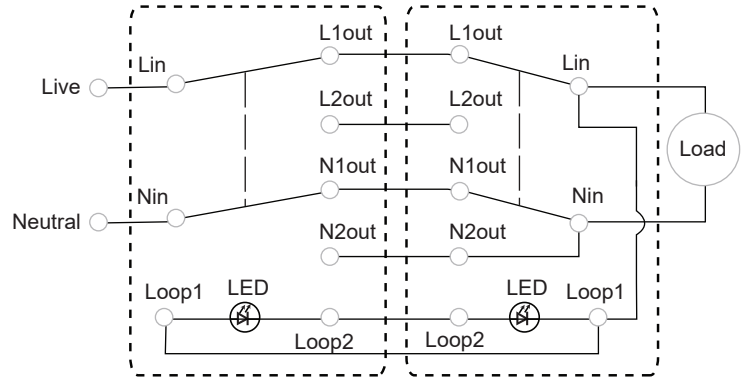

* Use below suffix for the different color options:

_WE - White

_WG - Wine Gold

_DG- Dark Gray

Installation Wiring Diagrams

Switches

1-way switch

2-way switch

1G 20 A / 32 A / 45 A 1-way switch with LED

1G 20 A 2-way switch with LED

2G 20 A 1-way switch with LED

Intermediate switch

Momentary switch

Bell switch

Fan switch

Installation Wiring Diagrams

Volume control

Speaker control

Panic button

USB socket

Sockets

3-pin socket

Dimmer

1 way operation