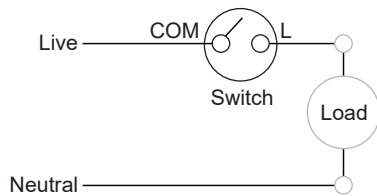

* Use below suffix for the different color options:

_WE - White

_WG - Wine Gold

_DG- Dark Gray

Installation Wiring Diagrams

Switches

1-way switch

2-way switch

1G 20 A / 32 A / 45 A 1-way switch with LED

1G 20 A 2-way switch with LED

2G 20 A 1-way switch with LED

Intermediate switch

Momentary switch

Bell switch

Fan switch

Installation Wiring Diagrams