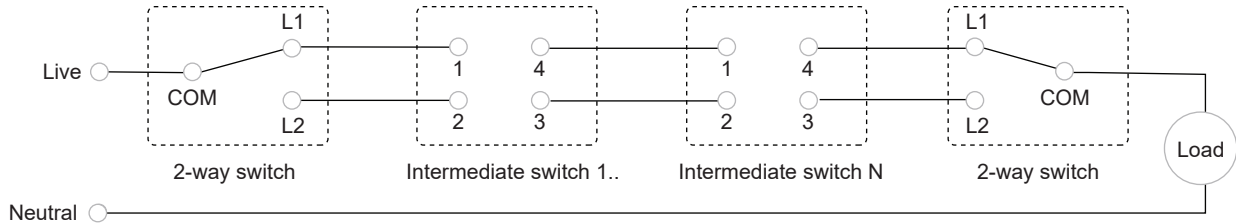

Mix and match

Tired of using messy extension cords? Frustrated by the jungle of cables behind your home entertainment center? AvatarOn C lets you combine up to five wiring devices in a frame. Mix power outlets with Ethernet ports and cable TV signal inputs into single support frame to match the look and feel of your other AvatarOn C wiring devices.

* Use below suffix for the different color options:

_WE - White

_WG - Wine Gold

_DG- Dark Gray

Installation Wiring Diagrams

Switches

1-way switch

2-way switch

1G 20 A / 32 A / 45 A 1-way switch with LED

1G 20 A 2-way switch with LED

2G 20 A 1-way switch with LED

Intermediate switch

Momentary switch

Bell switch

Fan switch

Installation Wiring Diagrams

Volume control

Speaker control

Panic button

USB socket

Sockets

3-pin socket

Dimmer

1 way operation