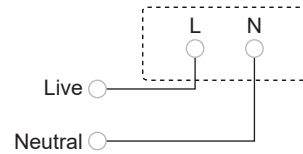

* Use below suffix for the different color options:

_WE - White

_WG - Wine Gold

_DG- Dark Gray

Installation Wiring Diagrams

Switches

1-way switch

2-way switch

1G 20 A / 32 A / 45 A 1-way switch with LED

1G 20 A 2-way switch with LED

2G 20 A 1-way switch with LED

Intermediate switch

Momentary switch

Bell switch

Fan switch

Installation Wiring Diagrams

Volume control

Speaker control

Panic button

USB socket

Sockets

3-pin socket

Dimmer

1 way operation

2 way operation

Installation Wiring Diagrams

Connection unit

Hotel accessories

HDMI/USB/Data socket

HDMI	MODULAR WIRING CONFIGURATION		
	COLOR CODE	T568B	T568A
	White-Blue	5	5
	Blue	4	4
	White-Orange	1	3
	Orange	2	6
	White-Green	3	1
	Green	6	2
	White-brown	7	7
	Brown	8	8