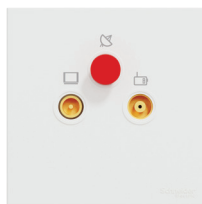

*"Timeless colours
and modern design.
This switch ticks
all the boxes."*

The AvatarOn C range

Available in three colors – white, dark gray, and wine gold.

1 Gang Socket

1 Gang Switched Socket with LED

1 Gang 3 Round Pin Switched Socket with LED

1 Gang Switched Socket with 2 USB ports and LED

1 Gang Switch with fluorescent locator

2 Gang Switch with fluorescent locator

3 Gang Switch with fluorescent locator

4 Gang Switch with fluorescent locator

1 Gang Double Pole Switch with LED – 32 A

1 Gang Double Pole Switch with LED – 20 A

2 Gang Switch with "Do Not Disturb", "Please Clean Up"

1 Gang Connection Unit – 25 A

1 Gang connection Unit – 45 A

1 Gang Fused Connection Unit

3 Gang SMATV

1 Gang TV Socket

1 Gang TV F Socket

Panic Button

1 Gang Data socket

Twin Gang Socket

Multi Gang Surround

Twin Gang Switched Socket with LED

AvatarOn C Reference List

E8731L1F_WE