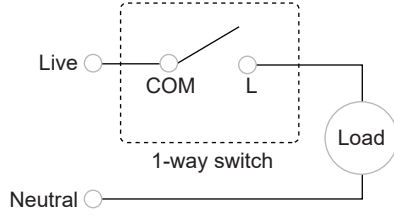

* Use below suffix for the different color options:

_WE - White

_WG - Wine Gold

_DG- Dark Gray

Installation Wiring Diagrams

Switches

1-way switch

2-way switch

1G 20 A / 32 A / 45 A 1-way switch with LED

1G 20 A 2-way switch with LED

2G 20 A 1-way switch with LED

Intermediate switch

Momentary switch

Bell switch

Fan switch

Installation Wiring Diagrams