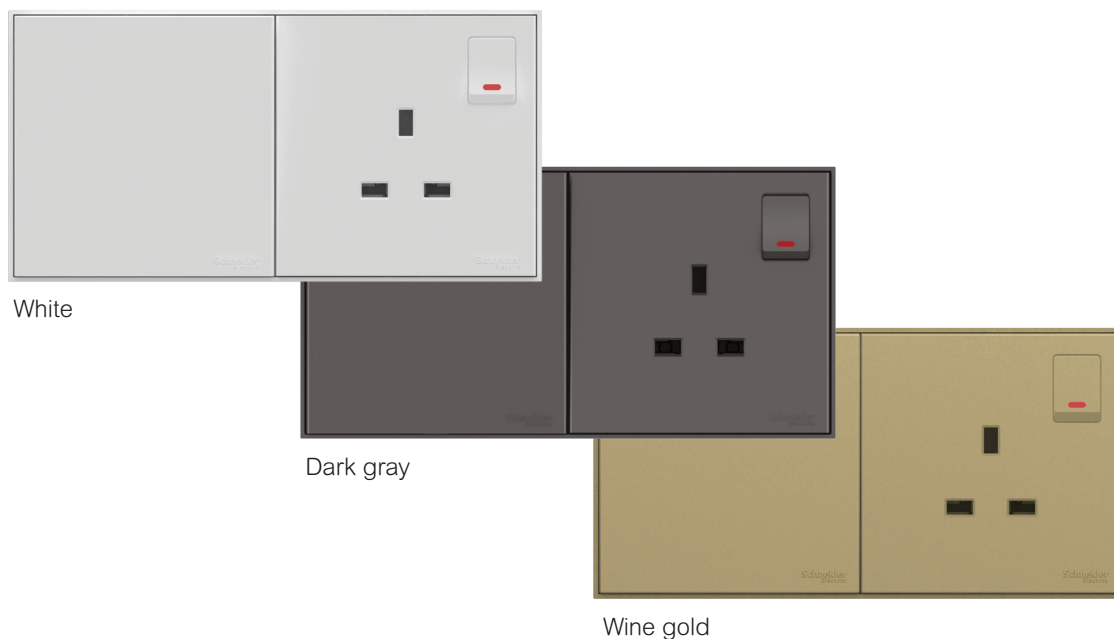

Add a touch of style
and functionality
to your home

AvatarOn C
switches and sockets

[Se.com/ae](https://se.com/ae)

Life Is On

A style unto itself – AvatarOn C

The **AvatarOn C range** of switches and sockets delivers the latest in design trends. Created by the award-winning designers at Schneider Electric, it exquisitely complements any interior while bringing enhanced functionality.

- **Comes in many variants**, from single units to five-module frames for more complex uses, and in three different colors to match your interiors.
- **Enhanced functionalities** with USB, TV, and other ports available for even the most discerning homeowner and a soft-clicking sound to avoid disturbing light sleepers.
- **Easy-to-install**, compact modules that fit standard wall boxes, and are designed to meet global as well as local safety and environmental criteria.