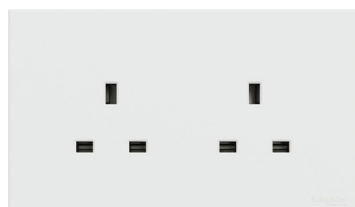

Twin Gang Socket