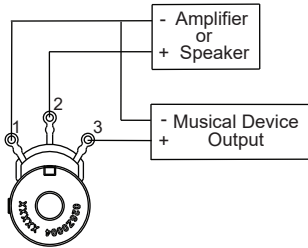

* Use below suffix for the different color options:

_WE - White

_WG - Wine Gold

_DG- Dark Gray

Installation Wiring Diagrams

Switches

1-way switch

2-way switch

1G 20 A / 32 A / 45 A 1-way switch with LED

1G 20 A 2-way switch with LED

2G 20 A 1-way switch with LED

Intermediate switch

Momentary switch

Bell switch

Fan switch

Installation Wiring Diagrams

Volume control

Speaker control

Panic button

USB socket

Sockets

3-pin socket

Dimmer

1 way operation