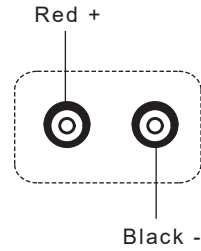

* Use below suffix for the different color options:

_WE - White

_WG - Wine Gold

_DG- Dark Gray

Installation Wiring Diagrams

Switches

1-way switch

2-way switch

1G 20 A / 32 A / 45 A 1-way switch with LED

1G 20 A 2-way switch with LED

2G 20 A 1-way switch with LED

Intermediate switch

Momentary switch

Bell switch

Fan switch

Installation Wiring Diagrams

Volume control

Speaker control

Panic button

USB socket

Sockets

3-pin socket

Dimmer

1 way operation