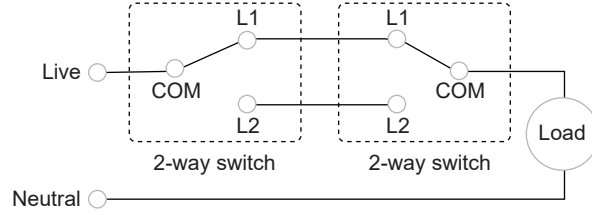

* Use below suffix for the different color options:

_WE - White

_WG - Wine Gold

_DG- Dark Gray

Installation Wiring Diagrams

Switches

1-way switch

2-way switch

1G 20 A / 32 A / 45 A 1-way switch with LED

1G 20 A 2-way switch with LED

2G 20 A 1-way switch with LED

Intermediate switch

Momentary switch

Bell switch

Fan switch

Installation Wiring Diagrams